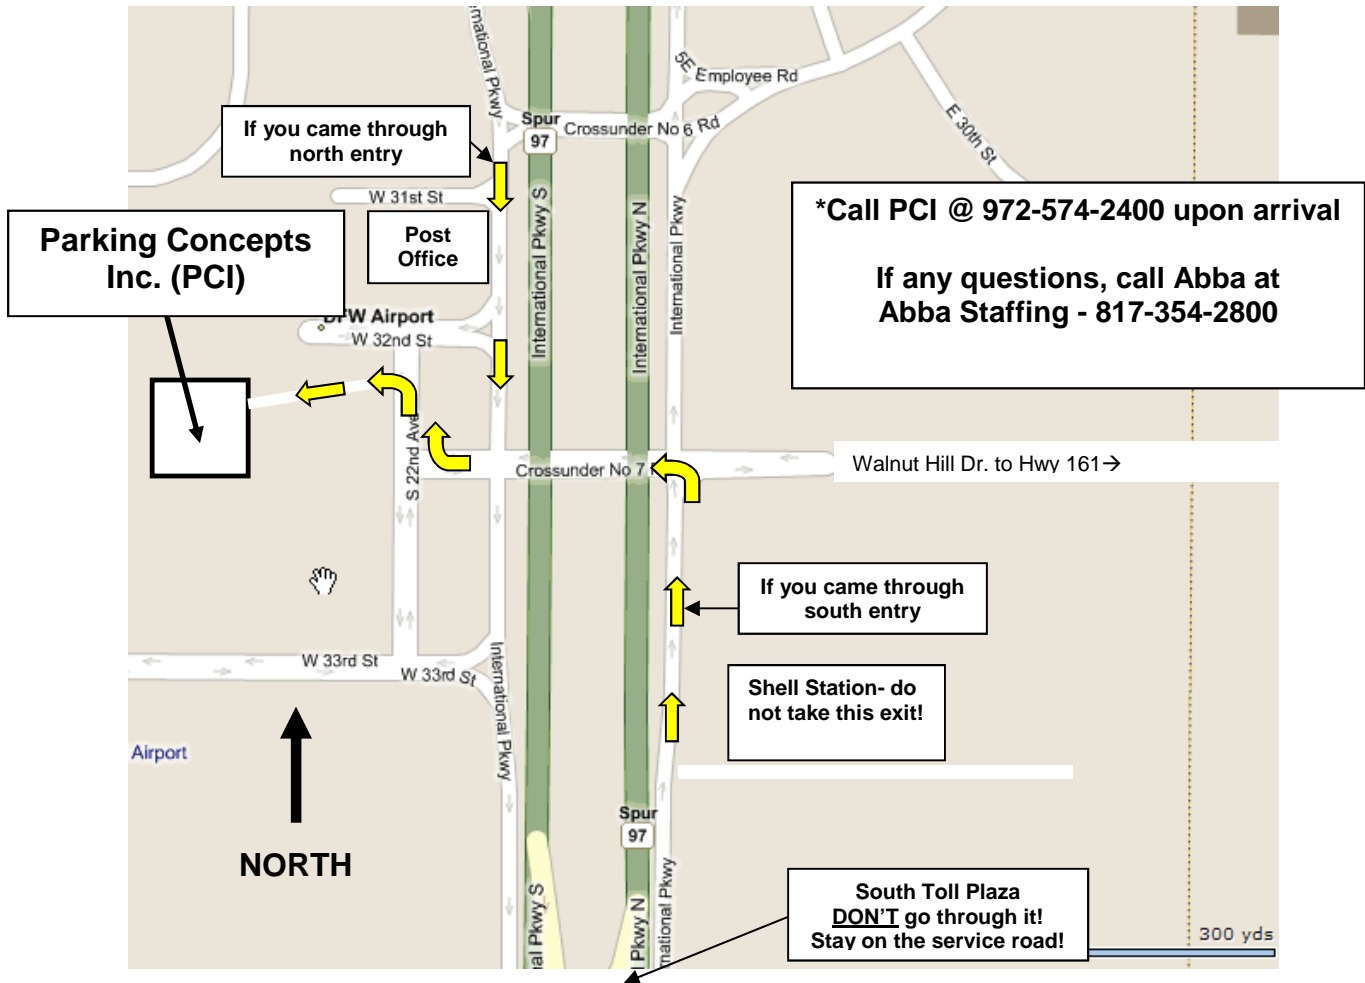

Directions to Parking Concepts Inc. (PCI) at DFW Airport

3217 S. 22nd Ave DFW Airport, TX 75261

From the either the north or south entrance of DFW Airport:

1. Exit onto the “Service Road” *prior* to entering the airport toll booth area. **DO NOT PASS THROUGH THE TOLL BOOTH** – you cannot get to PCI if you are on the main airport toll road (International Parkway).
2. Proceed on the International Parkway **Service Road** to “Crossunder #7” (it will be clearly marked – it is not far from the south toll booths of the Airport).
3. Turn west on Crossunder #7 until you the dead-end into 22nd St. (**left** if you came in the South Airport entrance; **right** if you came in the North Airport entrance)
4. Turn right (north), then left *prior* stop sign. The road you will turn onto is a two lane road. This short road leads to the PCI / DFW Airport Valet building (the former Tram maintenance building) which is a two-story tan brick building with garage service bays building at the end of this road.

Dress code for orientation: solid black shoes with black shoestrings and no other colors; solid black slacks **NO JEANS!**; solid black socks; solid black belt. No visible piercings or tattoos. Men - hair above the collar

1. NTTA Toll-Tag Number
2. Vehicle License Plate Number
3. Lunch (you will not have time to leave the building)