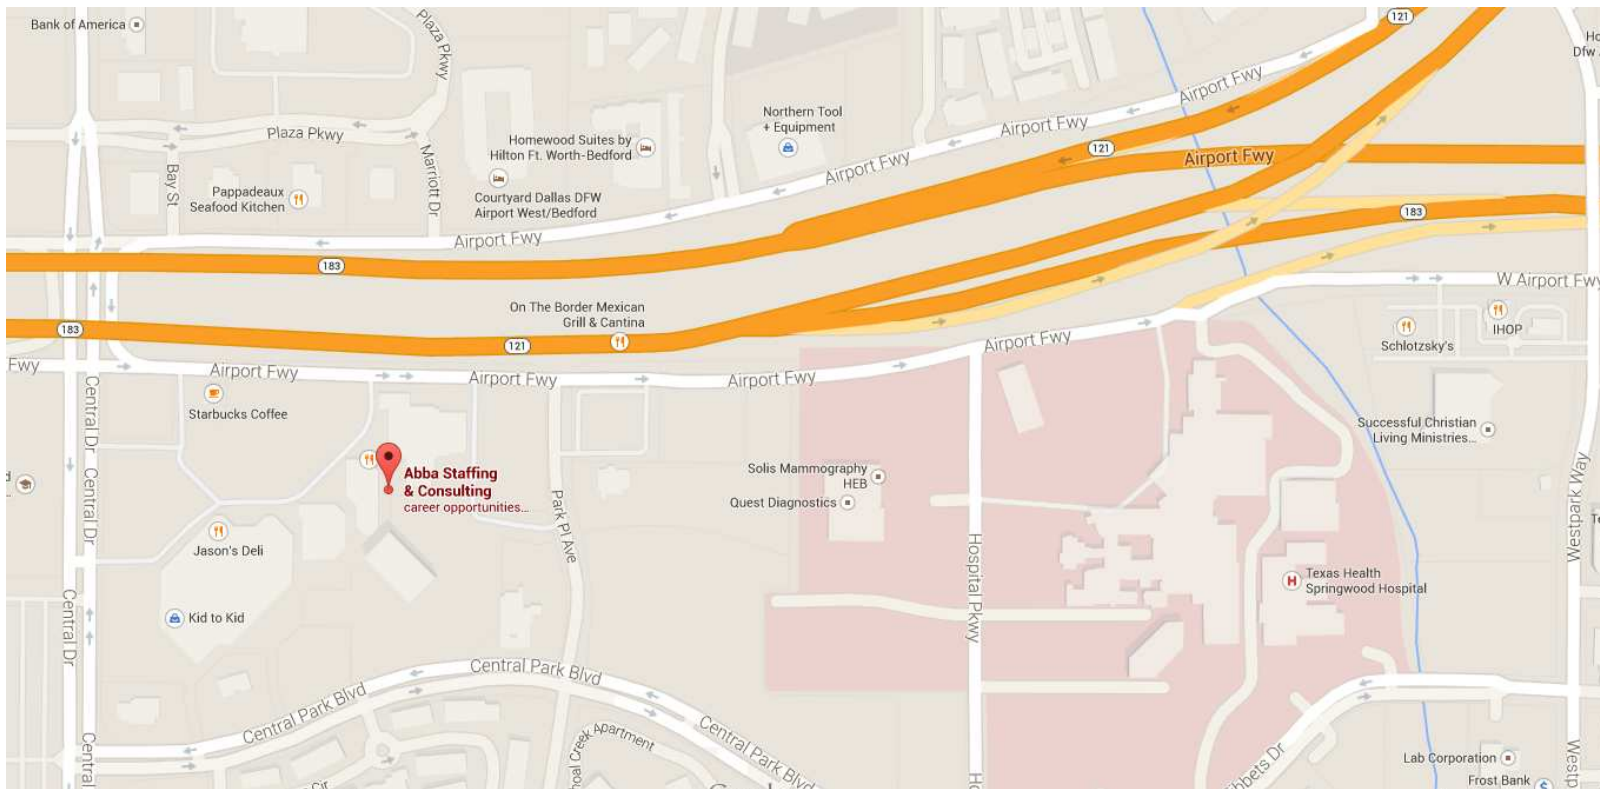

**DIRECTIONS TO ABBA STAFFING & CONSULTING, 2350 AIRPORT FWY, SUITE 130, BEDFORD, TX 76022  
(817) 354-2800 \*\*\*\*\*YOUR GPS WILL NOT ACCURATELY LEAD YOU TO OUR BUILDING\*\*\*\*\***

**From Ft. Worth:** take Hwy 183 East toward DFW airport. Exit on Central Dr. Once on the service road, go across Central Drive and turn right on Central Park Blvd. We are on the first floor of the white six story building behind the Movie Tavern.

**From North Dallas / Grapevine area:** Take Hwy 121 South past the Harwood exit. Take the next exit which is Westpark Way. DO NOT GO ALL THE WAY TO 183. The new highway layout does NOT have a Central Drive exit from 121. Go straight through the first traffic signal to the westbound 183 service road. Proceed to the Central Drive “Texas turnaround” just prior to the traffic signal and make the left U-Turn onto the eastbound service road. Go just past Urban Air Adventure Park and turn right on Central Park Blvd. We are on the first floor of the white six story building behind the Movie Tavern.

**From Arlington / Irving:** Take Hwy 183 West toward Ft. Worth. Take the first exit after the 121/183 merge (Central Dr.). Proceed to the Central Drive “Texas turnaround” just prior to the traffic signal and make the left U-Turn onto the eastbound service road. Go just past Urban Air Adventure Park and turn right on Central Park Blvd. We are on the first floor of the white six story building behind the Movie Tavern.

(SCROLL DOWN TO PAGE TWO MAP DETAIL)

The Google Maps link: <https://www.google.com/maps/place/Abba+Staffing+%26+Consulting/@32.83542,-97.130648,17z/data=!3m1!4b1!4m2!3m1!1s0x864e7faeaa79fffd:0xd134f4645cd4d2e1?hl=en>