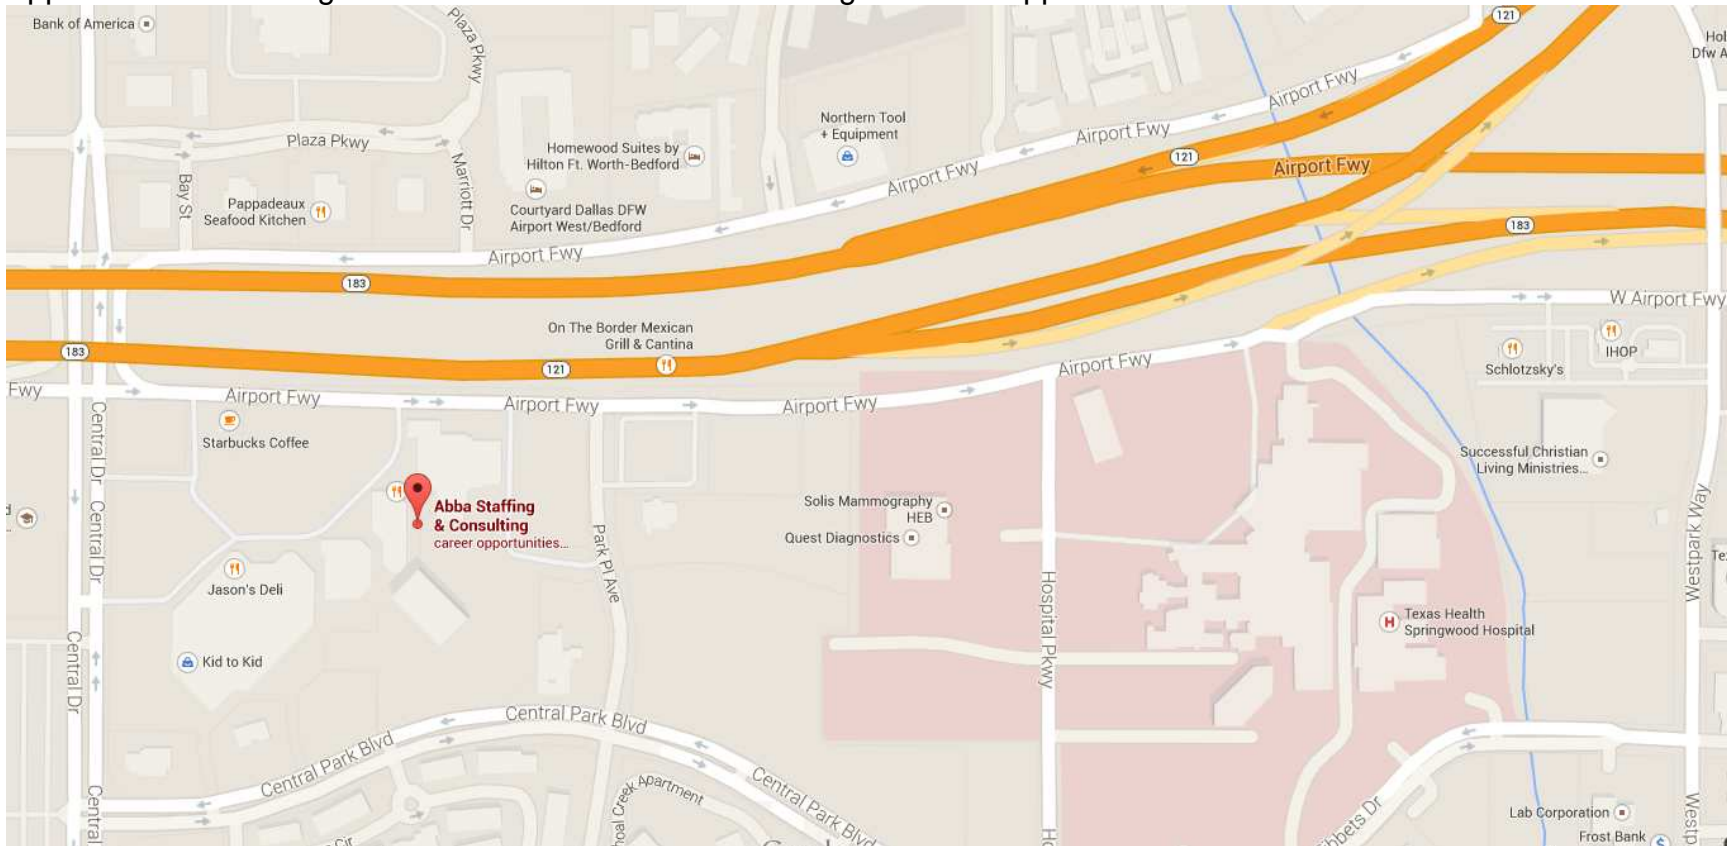

**DIRECTIONS TO ABBA STAFFING & CONSULTING, 2350 AIRPORT FWY, SUITE 130, BEDFORD, TX 76022
(817) 354-2800 *****YOUR GPS WILL NOT ACCURATELY LEAD YOU TO OUR BUILDING*******

From Ft. Worth: take Hwy 183 East toward DFW airport. Exit on Central Dr. Once on the service road, go across Central Drive and turn right on Central Park Blvd. The building is behind Applebee's and next to the Movie Tavern.

From North Dallas / Grapevine area: Take Hwy 121 South past the Harwood exit. Take the next exit which is Westpark Way. DO NOT GO ALL THE WAY TO 183. The new highway layout does NOT have a Central Drive exit from 121. Go straight through the first traffic signal to the westbound 183 service road. Proceed to the Central Drive "Texas turnaround" just prior to the traffic signal and make the left U-Turn onto the eastbound service road. Go just past Applebee's and turn right on Central Park Blvd. The building is behind Applebee's and next to the Movie Tavern.

From Arlington / Irving: Take Hwy 183 West toward Ft. Worth. Take the first exit after the 121/183 merge (Central Dr.). Proceed to the Central Drive "Texas turnaround" just prior to the traffic signal and make the left U-Turn onto the eastbound service road. Go just past Applebee's and turn right on Central Park Blvd. The building is behind Applebee's and next to the Movie Tavern.

(SCROLL DOWN TO PAGE TWO MAP DETAIL)

The Google Maps link: <https://www.google.com/maps/place/Abba+Staffing+%26+Consulting/@32.83542,-97.130648,17z/data=!3m1!4b1!4m2!3m1!1s0x864e7faeaa79fffd:0xd134f4645cd4d2e1?hl=en>